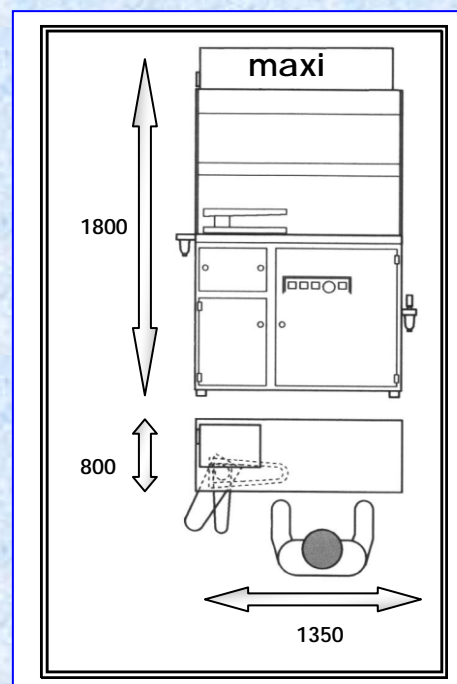

**CABINA di PRE & POST
SMACCHIATURA a Freddo
e/o a Vapore
con Zona Lavoro in Acciaio
Inox
protetta da "Doppio" Filtro a
Carboni Attivi**

N°3 MOTORI da HP 0,5 cad.
N°1 NEON ILLUMINIZIONE IP 65
ASPIRAZIONE 0,6-0,8 M/s
Consumo Base : 1150 watt
Pressione Aria 7 Bar (15 Lts/m)
Serbatoio Aria Lt 10
... (solo con compressore)
Pressione Vapore 3,5 Bar
... (solo con caldaie)

**PRE & POST SPOTTING CABINET
for COLD and/or STEAM
Spotting
with Working Area in Stainless
Steel Inox
and Protected with DOUBLE
Activated-Charbons-Filters**

N°3 Vacuum-Motors Hp 0,5 each
N°1 NEON LIGHTING IP 65
VACUUM 0,6-0,8 Mt/s
Base Consumption : 1150 watt
Air Pressure 7 Bar (15 Lts/m)
Air-Tank Lts. 10
... (only with compressor)
Steam Pressure 3, 5 Bar
... (only with boilers)

**CABINE de PRE & POST
DETACHAGE à Froid
et/ou à VAPEUR
avec ZONE de TRAVAIL
en ACIER INOX
et Protégée par Double
Filtres à Charbons Actives**

N°3 Moteurs Aspirant. Hp 0,5 ch.
N° 1 Neon Eclairage IP 65
ASPIRATION 0,6-0,8 Mt/s
Consommation Base: 1150 watt
Pression Aire Comprim. 7 Bar
Reservoir Aire-Comprim. Lt.10
... (seulement avec Compresseur)
Pression Vapeur 3,5 bar
... (seulement avec Chaudières)

Ingombri
Encombrem.
Dimensions

mm