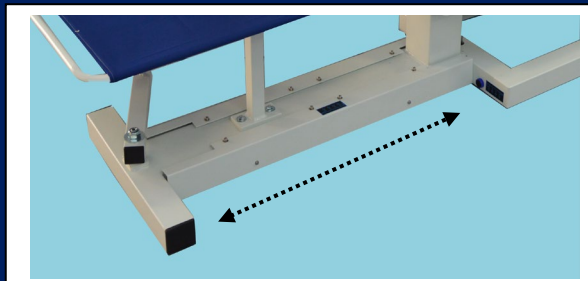

Piano Board Plateau

Mod. E INOX 100 %

Inox

4700 w

3600 w

Fotocellula x Aspirazione
Phocell x Vacuum
Photocellule x Aspiration

Teflon antigrippaggio Braccioli
Teflon anti-seizure Arms
Teflon anti-grippage Jeannettes