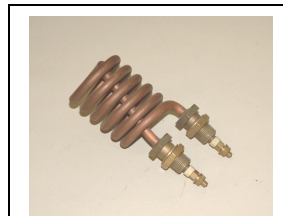

STIROLUX

1500 watt Cod. 124.10

2500 watt Cod. 124.61

RESISTENZA x TUBO
ELEMENT x PIPE
RESISTANCE x TIYAU

Cod.124.58

Res. 1.1/4"

Cod. 165.07

1000 watt

Res. 1.1/4" 2000 watt

Cod. 124.28

Res. 1" 1200 watt

Cod. 124.23

1650 watt

Cod. 124.31

2700 watt

Cod. 124.32