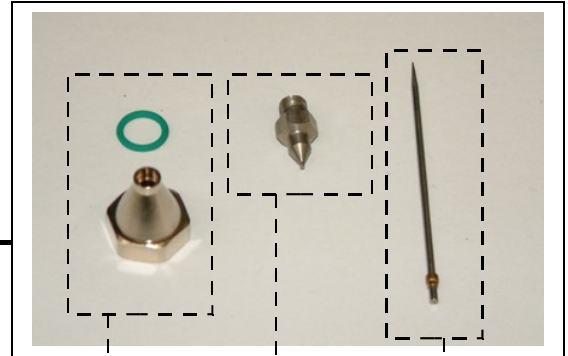

PISTOLA INOX per SOLVENTI  
INOX GUN for SOLVENTS  
PISTOLET INOX pour  
SOLVENTS

Cod. 114.03

Cod. 114.20

Cod. 114.19

AGO - PIN - EPINGLE

Cod. 114.21

KIT MOLLA + GUARNIZIONI  
KIT SPRING + GASKETS  
KIT RESSORT + JOINTS