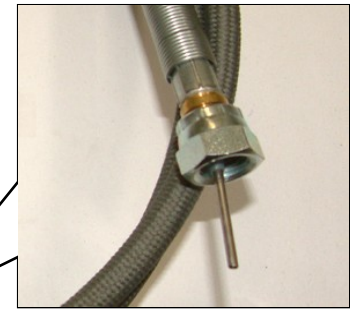

TUBO VAPORE
STEAM PIPE
TUYAU
VAPEUR

x	MT	Cod. 107.25
x	2,50 MT	Cod. 107.26
x	3,40 MT	Cod. 107.22

DUTRAL

DM 12 mm

DM 6 mm

TUBO VAPORE ALL-STEAM
STEAM PIPE ALL-STEAM
TUYAU VAPEUR ALL-STEAM

**DOPPIO TUBO
DOUBLE PIPE
DOUBLE TUYAU**

MT 2,4

Cod. 130.42

TUBO VAPORE ALL-STEAM
STEAM PIPE ALL-STEAM
TUYAU VAPEUR ALL-STEAM

**MONO TUBO
SINGLE PIPE
MONO TUYAU**

MT 2,4

Cod. 107.81

Cod. 107.82

Dm 4 - 2