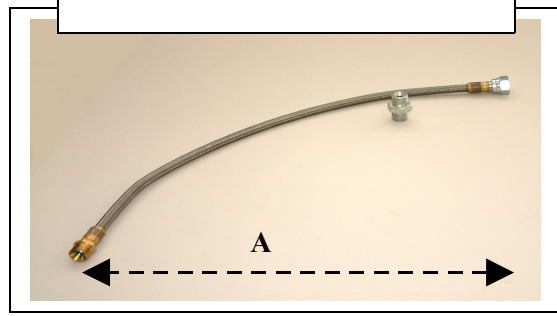

TEFLON – INOX dm 3/8"

A

CM 41	Cod. 130.30
CM 55	Cod. 130.31
CM 110	Cod. 130.35