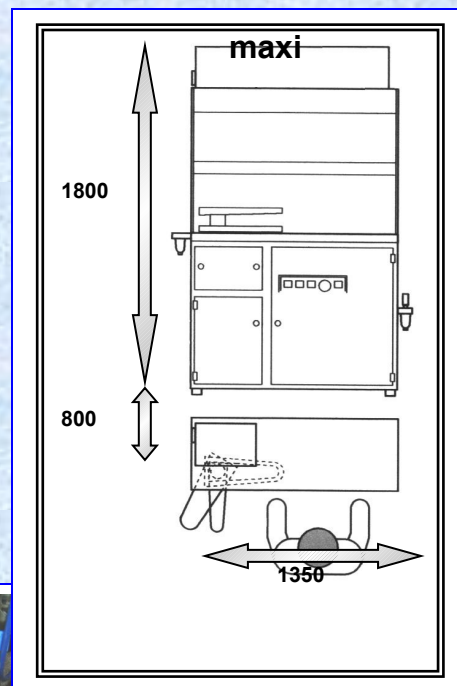

BIDONE INOX SAPONE LT. 9
INOX SOAP TANK 9 Lts
BIDON SAVON INOX 9 Lts

PARETE PLEXIGLASS PROTEZIONE VISO
PLEXIGLASS FACE-PROTECTION
PROTECTION PLEXIGLASS VISAGE

**CABINA di PRE & POST
SMACCHIATURA a Freddo
e/o a Vapore
con Zona Lavoro in Acciaio
Inox
protetta da "Doppio" Filtro a
Carboni Attivi**

N°3 MOTORI da HP 0,5 cad.
N°1 NEON ILLUMINAZIONE IP 65
ASPIRAZIONE 0,6-0,8 M/s
Consumo Base : 1150 watt
Pressione Aria 7 Bar (15 Lts/m)
Serbatoio Aria Lt 10 ...
(solo con compressore)
Pressione Vapore 3,5 Bar
... (solo con caldaie)

**PRE & POST SPOTTING
CABINET for COLD and/or
STEAM Spotting
with Working Area in Stainless
Steel Inox
and Protected with DOUBLE
Activated-Charbons-Filters**

N°3 Vacuum-Motors Hp 0,5 each
N°1 NEON LIGHTING IP 65
VACUUM 0,6-0,8 Mt/s
Base Consumption : 1150 watt
Air Pressure 7 Bar (15 Lts/m)
Air-Tank Lts. 10
... (only with compressor)
Steam Pressure 3, 5 Bar
... (only with boilers)

**CABINE de PRE & POST
DETACHAGE à Froid
et/ou à VAPEUR
avec ZONE de TRAVAIL
en ACIER INOX
et Protégée par Double
Filtres à Charbons Actives**

N°3 Moteurs Aspirant. Hp 0,5 ch.
N° 1 Neon Eclairage IP 65
ASPIRATION 0,6-0.8 Mt/s
Consommation Base: 1150 watt
Pression Aire Comprim. 7 Bar
Reservoir Aire-Comprim. Lt.10
... (seulement avec Compresseur)
Pression Vapeur 3,5 bar
... (seulement avec Chaudières)

Ingombri
Encombrem.
Dimensions

mm