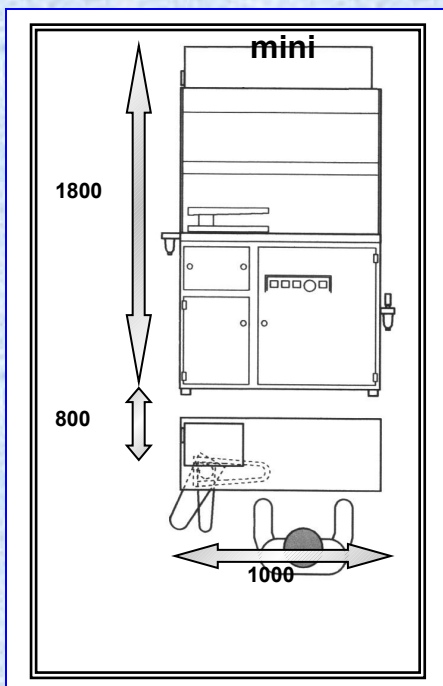

BIDONE INOX SAPONE LT. 9
INOX SOAP TANK 9 Lts
BIDON SAVON INOX 9 Lts

PARETE PLEXIGLASS PROTEZIONE VISO
PLEXIGLASS FACE-PROTECTION
PROTECTION PLEXIGLASS VISAGE

**CABINA di PRE & POST
SMACCHIATURA a Freddo
e/o a Vapore
con Zona Lavoro in Acciaio
Inox
protetta da "Doppio" Filtro a
Carboni Attivi**

N°3 MOTORI da HP 0,5 cad.
N°1 NEON ILLUMINAZIONE IP 65
ASPIRAZIONE 0,6-0,8 M/s
Consumo Base : 1150 watt
Pressione Aria 7 Bar (15 Lts/m)
Serbatoio Aria Lt 10 ...
(solo con compressore)
Pressione Vapore 3,5 Bar
... (solo con caldaie)

**PRE & POST SPOTTING
CABINET for COLD and/or
STEAM Spotting
with Working Area in Stainless
Steel Inox
and Protected with DOUBLE
Activated-Charbons-Filters**

N°3 Vacuum-Motors Hp 0,5 each
N°1 NEON LIGHTING IP 65
VACUUM 0,6-0,8 Mt/s
Base Consumption : 1150 watt
Air Pressure 7 Bar (15 Lts/m)
Air-Tank Lts. 10
... (only with compressor)
Steam Pressure 3, 5 Bar
... (only with boilers)

**CABINE de PRE & POST
DETACHAGE à Froid
et/ou à VAPEUR
avec ZONE de TRAVAIL
en ACIER INOX
et Protégée par Double
Filtres à Charbons Actives**

N°3 Moteurs Aspirant. Hp 0,5 ch.
N° 1 Neon Eclairage IP 65
ASPIRATION 0,6-0.8 Mt/s
Consommation Base: 1150 watt
Pression Aire Comprim. 7 Bar
Reservoir Aire-Comprim. Lt.10
... (seulement avec Compresseur)
Pression Vapeur 3,5 bar
... (seulement avec Chaudières)

Ingombri
Encombrem.
Dimensions

mm